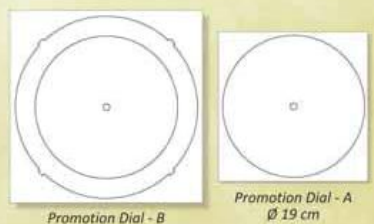

PROMOTION DIAL