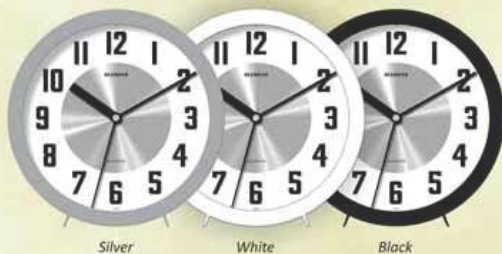

Silver

White

Black

Colorful time

Available Colors @ Series :

■ Clock Size : ϕ 20.5 cm ■ Black Case ■ Colors Frame ■ ϕ 16.8 cm Paper Dial ■ **On Time** Std. Movement