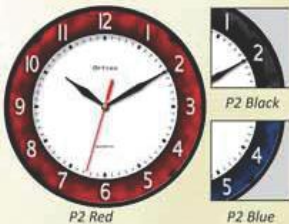

MASJID - KALIGRAFI

FOOTBALL

ANIMAL

FLOWER

OTOMOTIF

POLOS

PROMOTION DIAL

DIAMOND