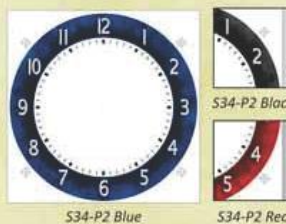

PROMOTION DIAL